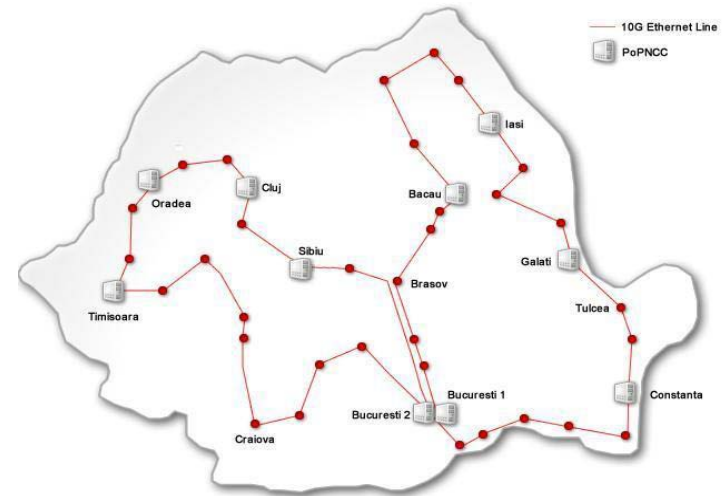

Product portfolio

Infrastructure

INTERNET EXCHANGE PLATFORM

- ✓ Two options for peering services:
  Public Peering
  Virtual Private Interconnection
- ✓ Access to IP networks to be connected in all service access points