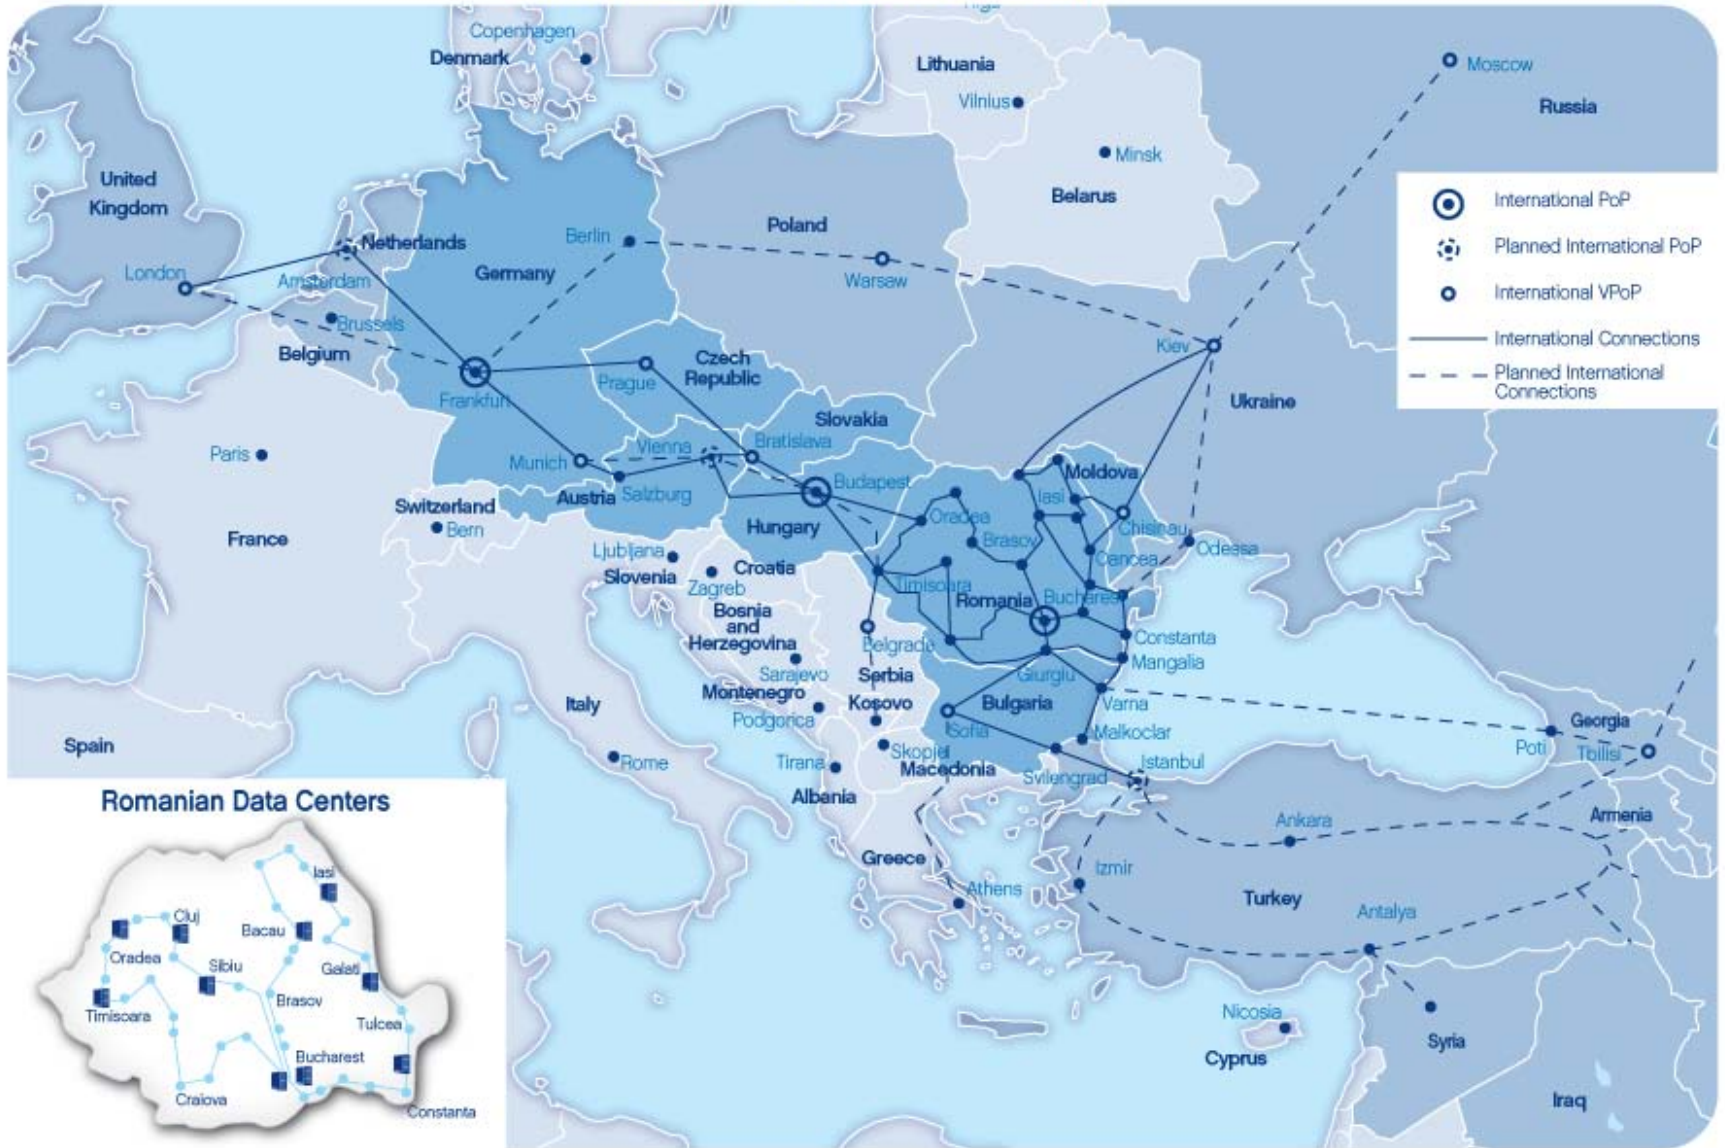

Romtelecom International Network